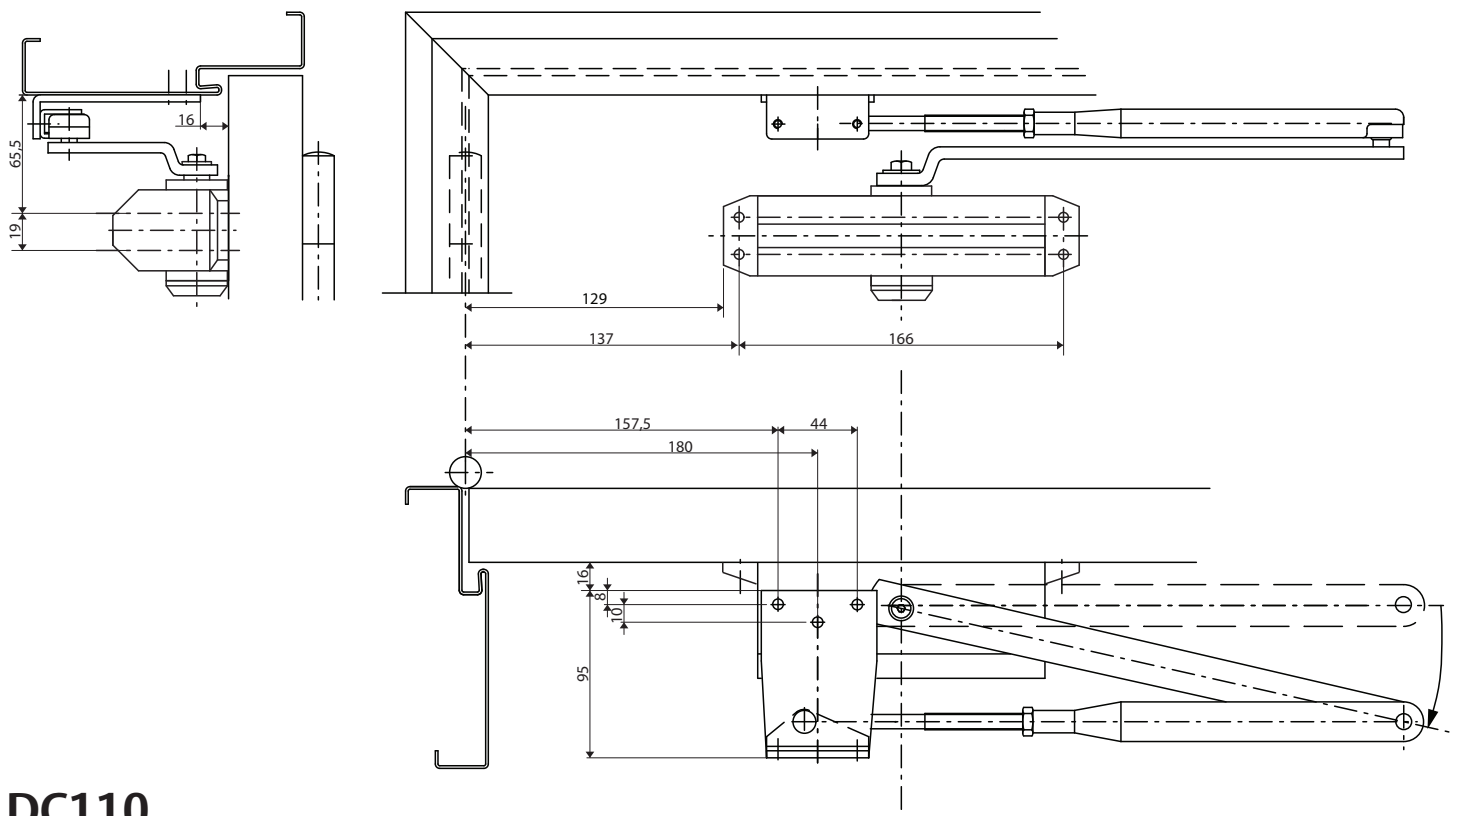

**DC120**

**DC110**

ASSA ABLOY is the global leader in door opening solutions, dedicated to satisfying end-user needs for security, safety and convenience.

**ASSA ABLOY**

ASSA ABLOY  
 Sicherheitstechnik GmbH  
 Bildstockstraße 20  
 72458 Albstadt  
 GERMANY  
 Tel.: +49 (0) 74 31-12 3-0  
 Fax: +49 (0) 74 31- 12 3-24 0  
 info@assaabloy.de  
 www.assaabloy.de